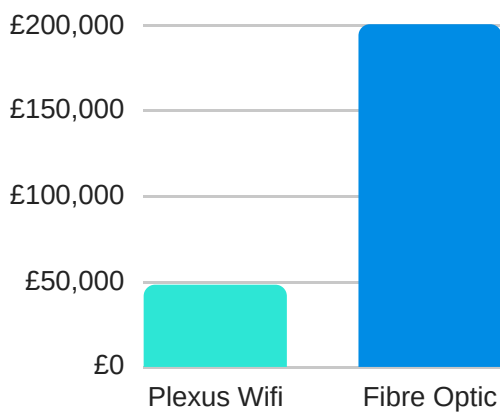

(10km fibre link connecting 600 homes vs 1x Plexus Wifi mast deployment)

End User Speeds: Plexus VS Fibre