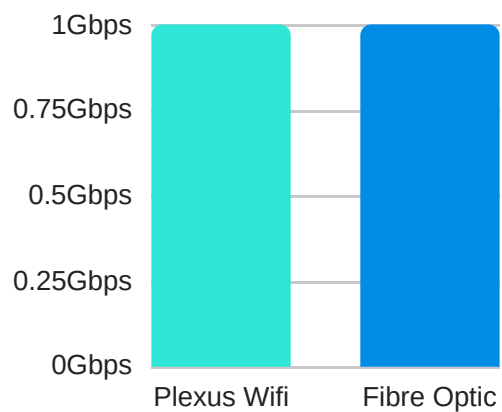

(Like for like service with CPE installed)